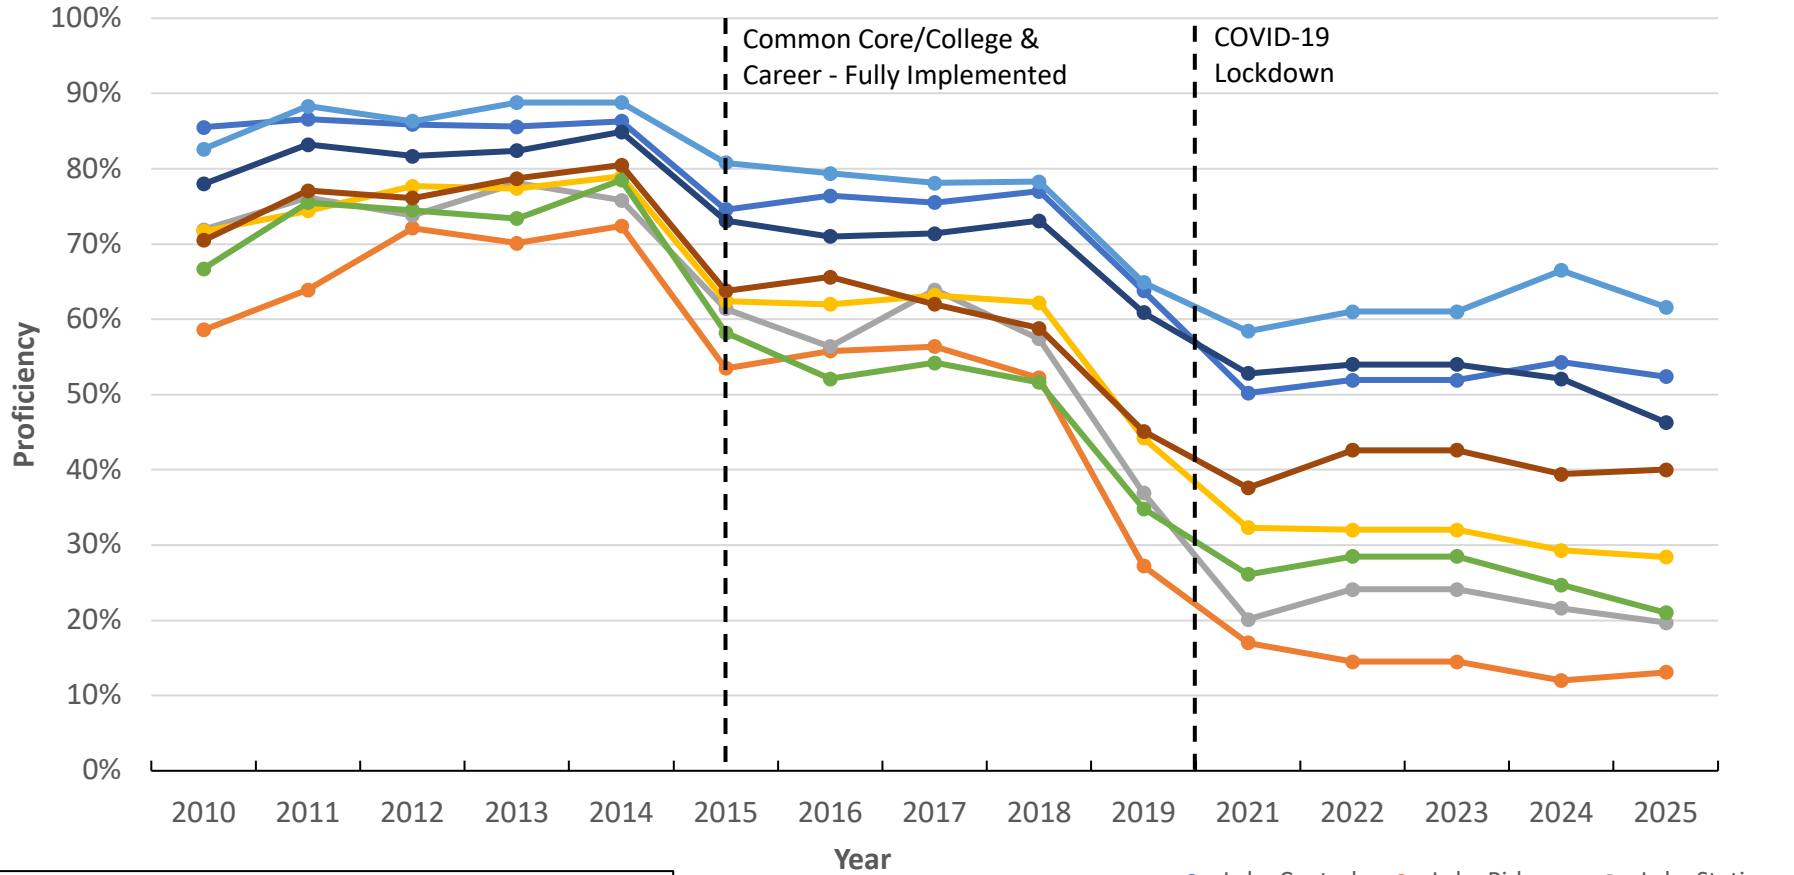

Lake County Schools - Group 2

ELA - ISTEP/ILEARN Proficiency 2010-2025

2010-2018 ISTEP, 2019-present ILEARN
Source: <https://www.in.gov/doi/data-center-and-reports/>
There is no testing for 2020.
<https://www.niche.com/k12/search/> - Schools by County

- Lake Central
- Lake Ridge
- Lake Station
- Merrillville
- Munster
- River Forest
- Tri-Creek
- Whiting