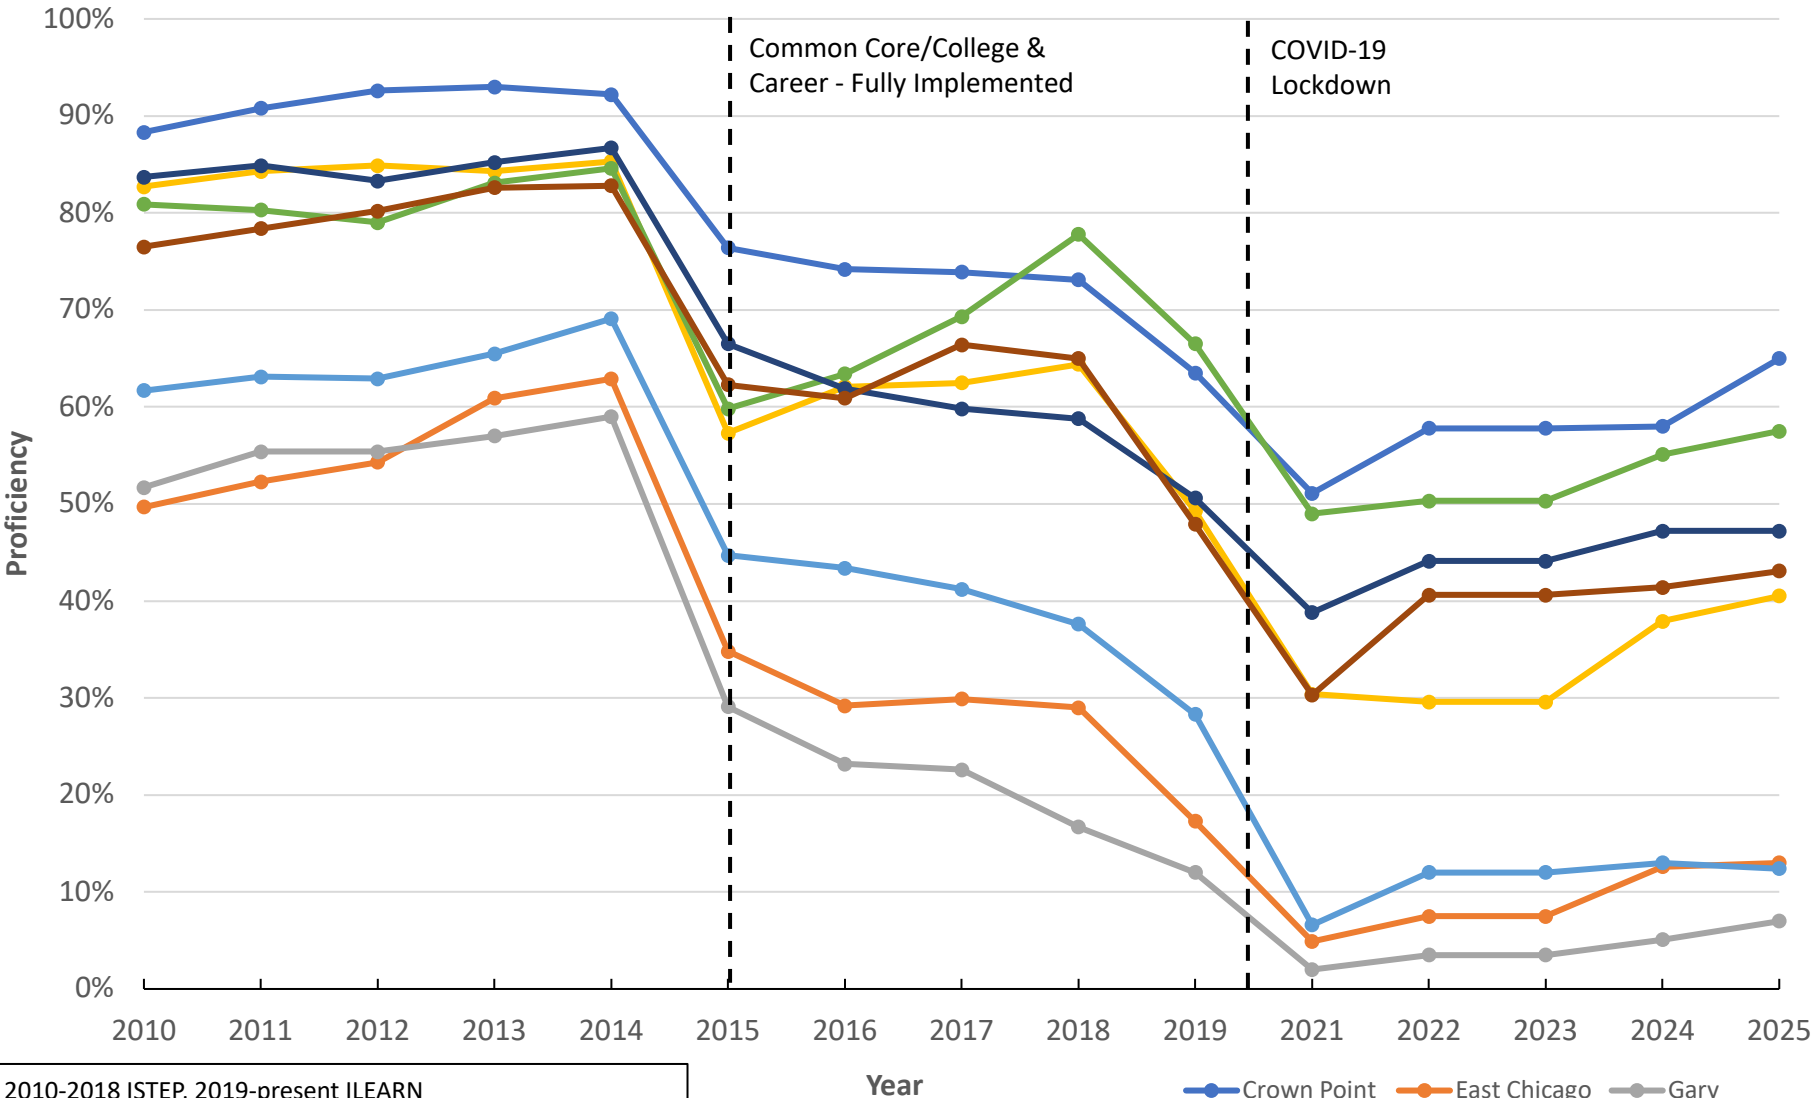

Lake County Schools - Group 1 Math - ISTEP/ILEARN Proficiency 2010-2025

2010-2018 ISTEP, 2019-present ILEARN
Source: <https://www.in.gov/doi/data-center-and-reports/>
There is no testing for 2020.
<https://www.niche.com/k12/search/> - Schools by County

- Crown Point
- East Chicago
- Gary
- Griffith
- Hammond
- Hanover
- Highland
- Hobart