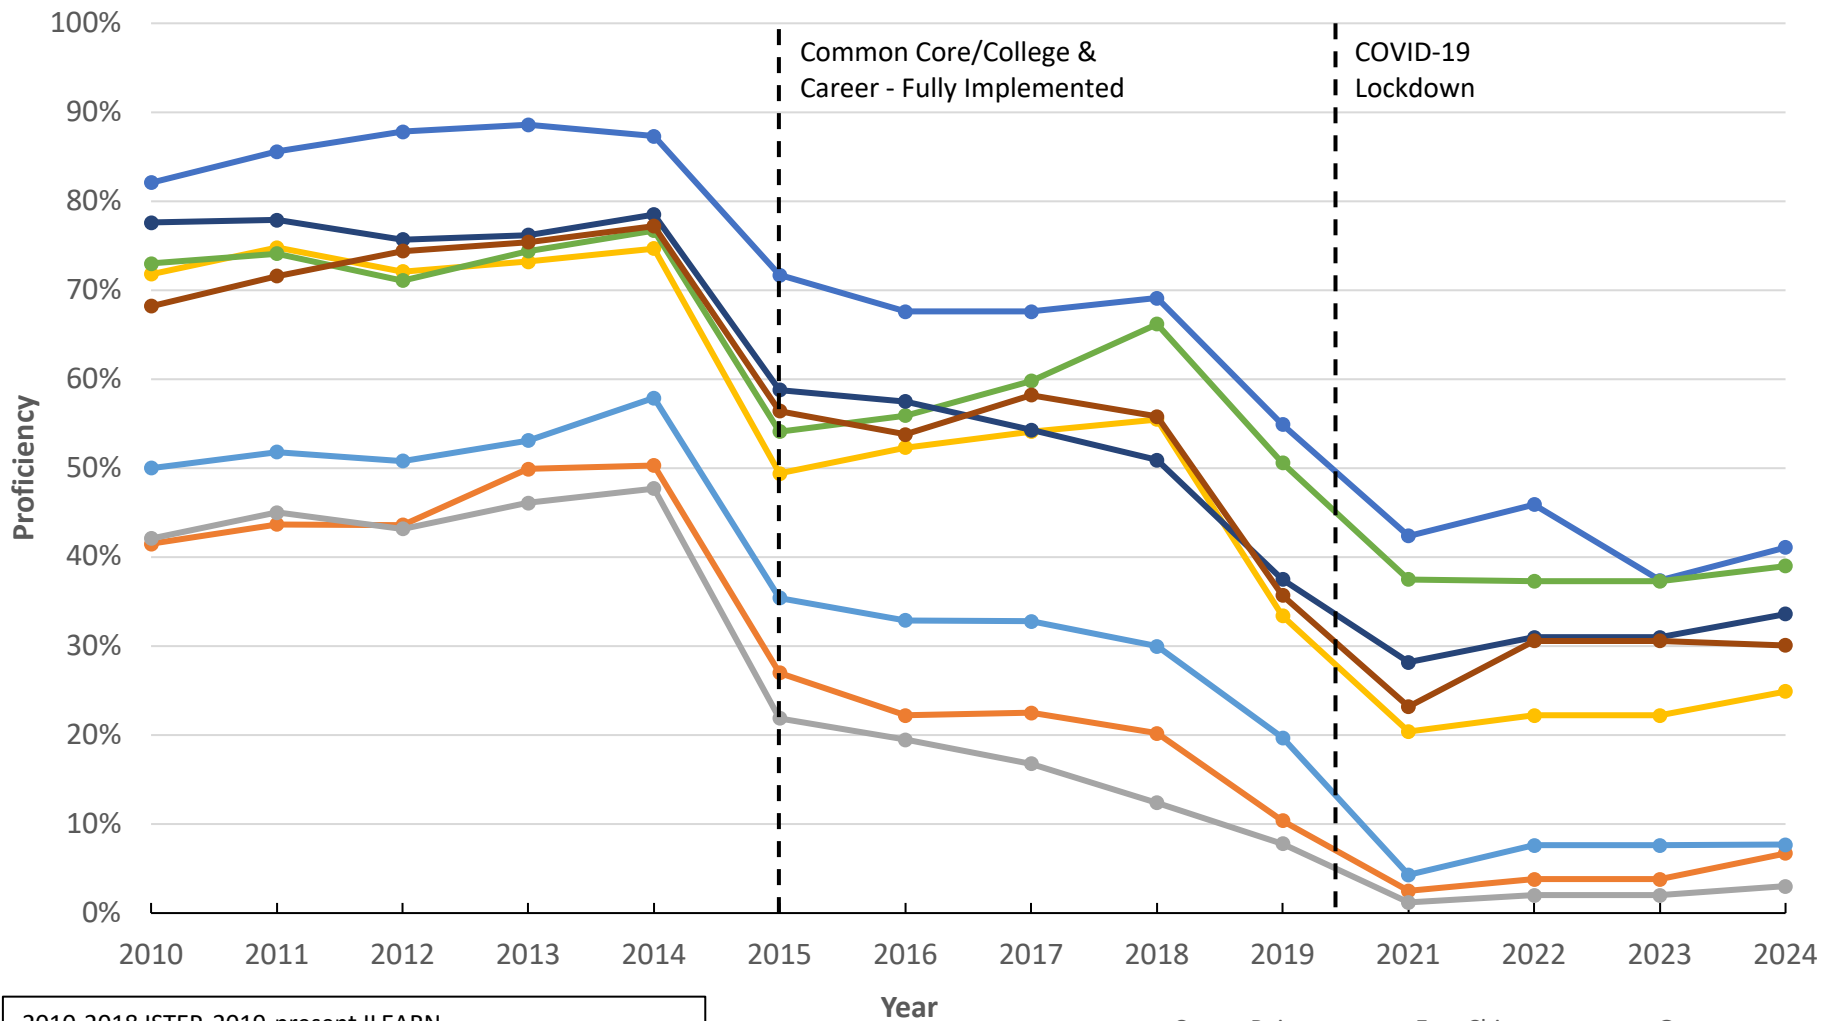

Lake County Schools - Group 1 ELA/Math - ISTEP/ILEARN Proficiency 2010-2025

2010-2018 ISTEP, 2019-present ILEARN
Source: <https://www.in.gov/doi/it/data-center-and-reports/>
There is no testing for 2020.
<https://www.niche.com/k12/search/> - Schools by County

- Crown Point
- East Chicago
- Gary
- Griffith
- Hammond
- Hanover
- Highland
- Hobart