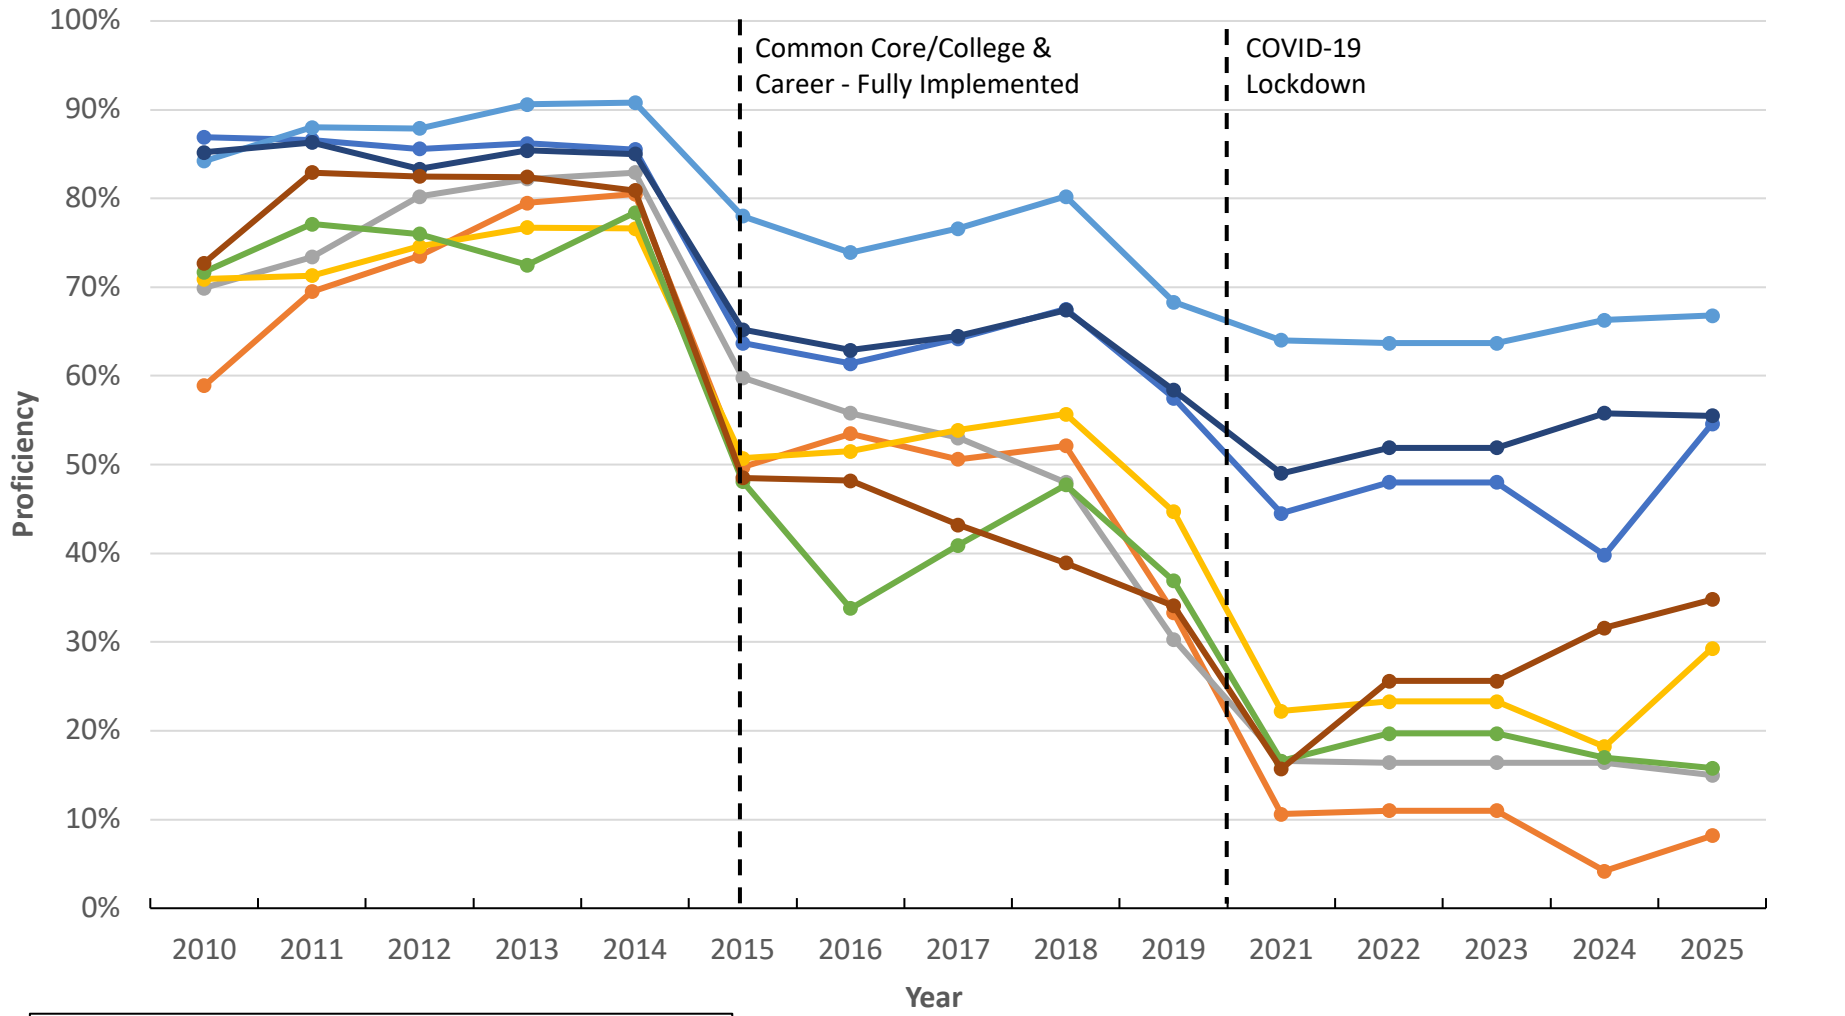

Lake County Schools - Group 2

Math - ISTEP/ILEARN Proficiency 2010-2025

2010-2018 ISTEP, 2019-present ILEARN
Source: <https://www.in.gov/doi/it/data-center-and-reports/>
There is no testing for 2020.
<https://www.niche.com/k12/search/> - Schools by County

- Lake Central
- Lake Ridge
- Lake Station
- Merrillville
- Munster
- River Forest
- Tri-Creek
- Whiting