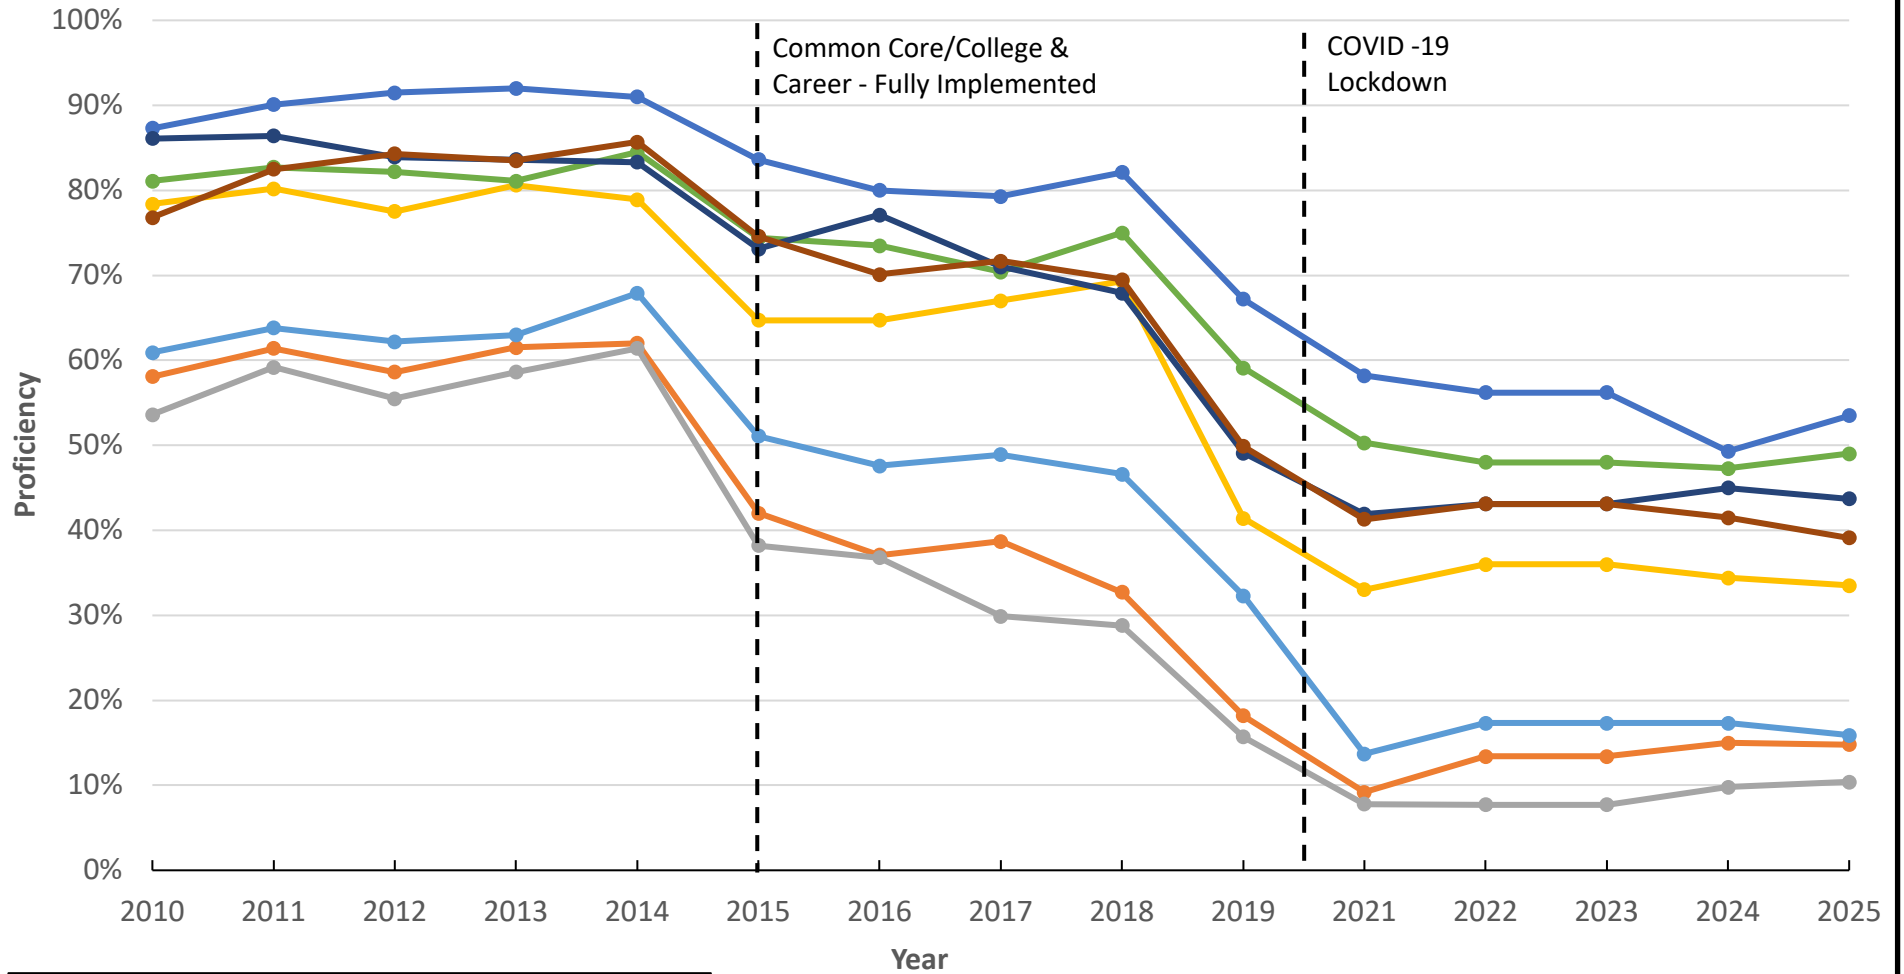

Lake County Schools - Group 1 ELA - ISTEP/ILEARN Proficiency 2010-2025

2010-2018 ISTEP, 2019-present ILEARN
 Source: <https://www.in.gov/doi/it/data-center-and-reports/>
 There is no testing for 2020.
<https://www.niche.com/k12/search/> - Schools by County