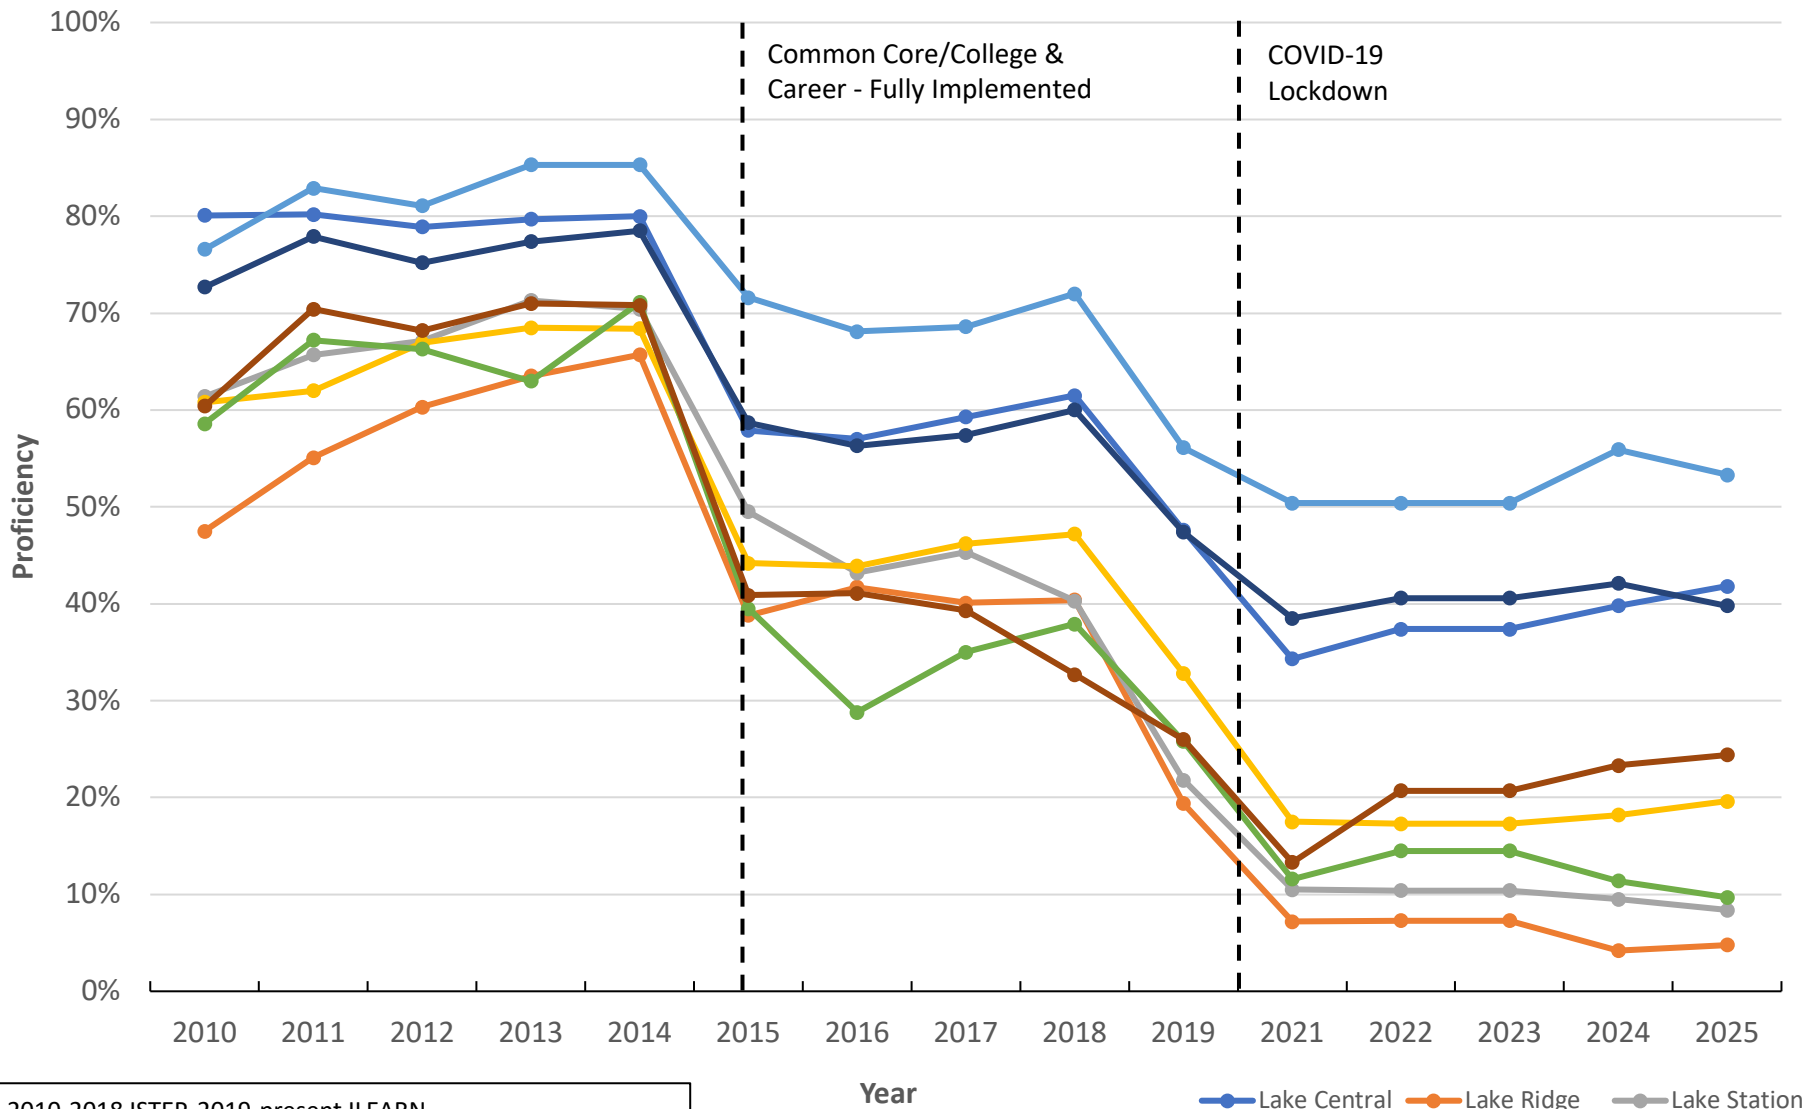

- Crown Point
- East Chicago
- Gary
- Griffith
- Hammond
- Hanover
- Highland
- Hobart

Lake County Schools - Group 2

ELA/Math - ISTEP/ILEARN Proficiency 2010-2025

2010-2018 ISTEP, 2019-present ILEARN
 Source: <https://www.in.gov/doi/it/data-center-and-reports/>
 There is no testing for 2020.
<https://www.niche.com/k12/search/> - Schools by County