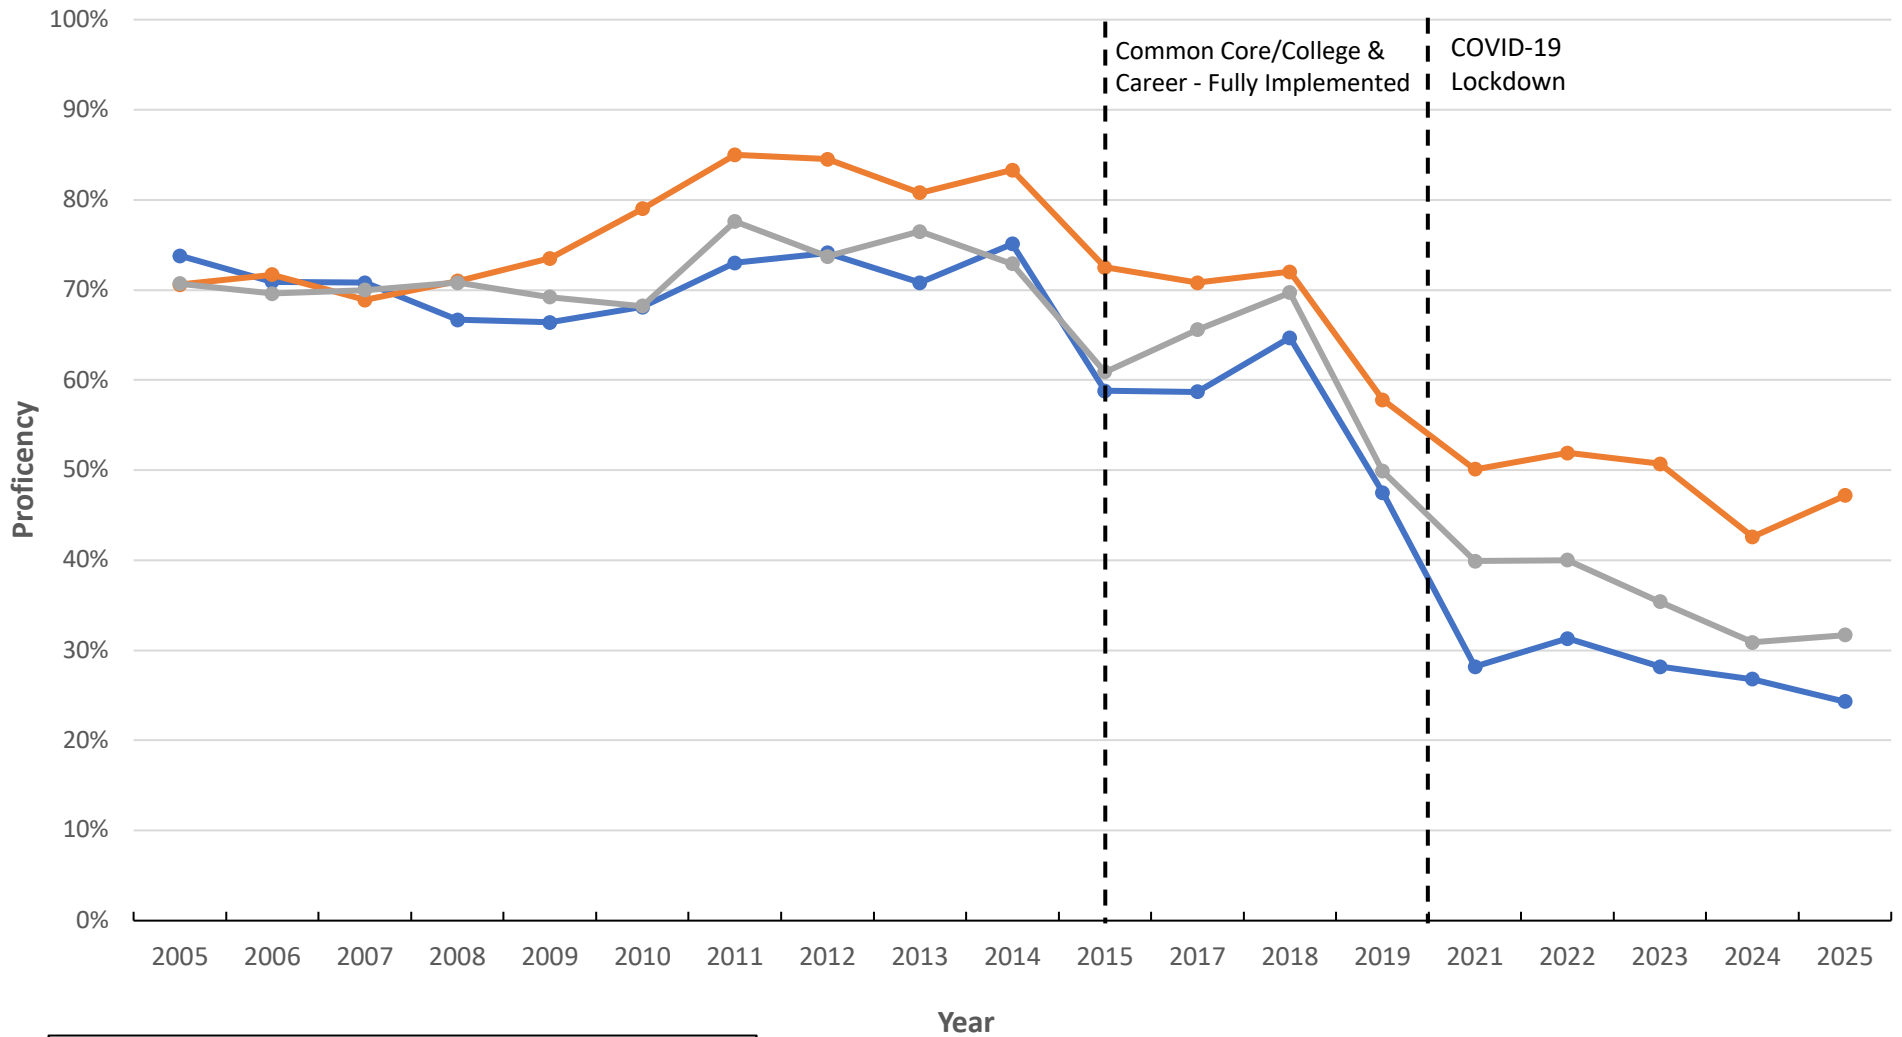

## Fountain County Schools ELA - ISTEP/ILEARN Proficiency 2005-2025

2005-2018 ISTEP, 2019-present ILEARN  
 Source: <https://www.in.gov/doi/it/data-center-and-reports/>  
 There is no testing for 2020.  
<https://www.niche.com/k12/search/> - Schools by County