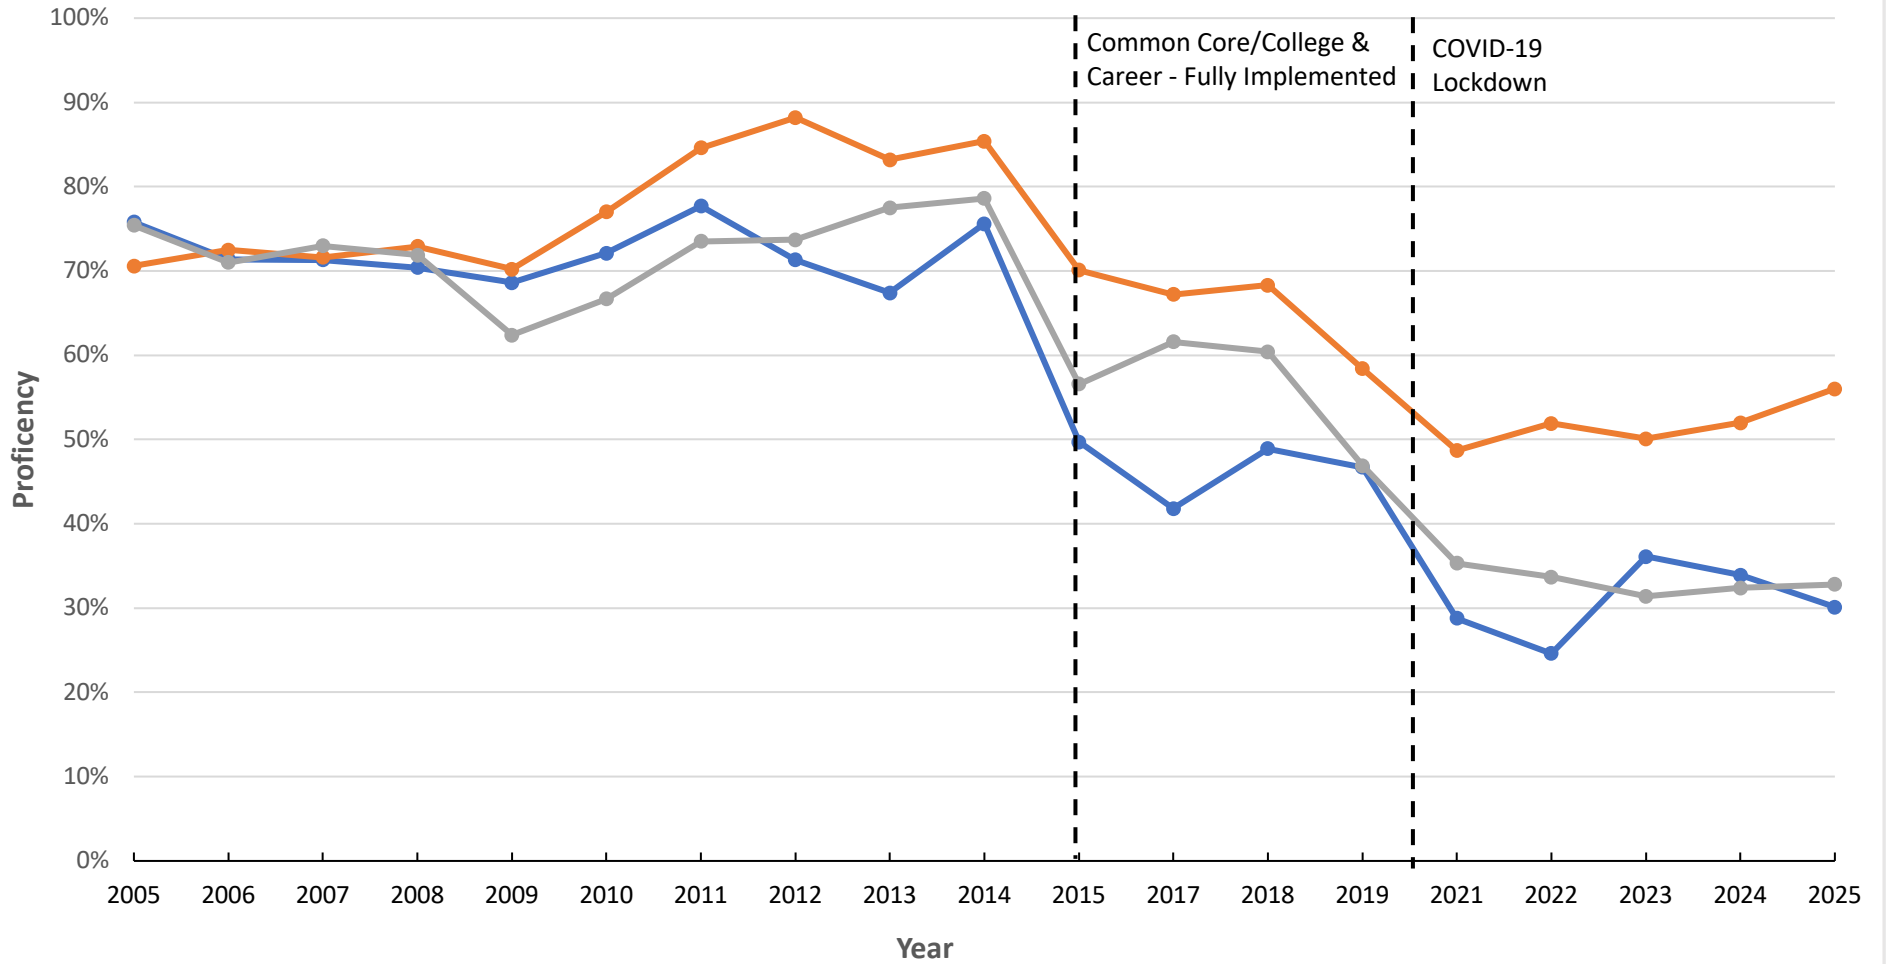

Fountain County Schools Math - ISTEP/ILEARN Proficiency 2005-2025

2005-2018 ISTEP, 2019-present ILEARN
Source: <https://www.in.gov/doi/data-center-and-reports/>
There is no testing for 2020.
<https://www.niche.com/k12/search/> - Schools by County

● Attica   ● Covington   ● Southeast Fountain